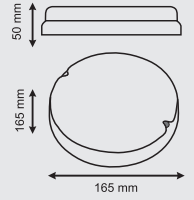

Ürün Adı : 15 W Arona **Sensörlü** Led Aplik
Ürün Kodu : 348826 **Koli Adedi** : HAZIRLIKTA
Ambalaj Ad. : HAZIRLIKTA **Fiyat** : HAZIRLIKTA

IP66

15W

6500
3000
K

Yeni